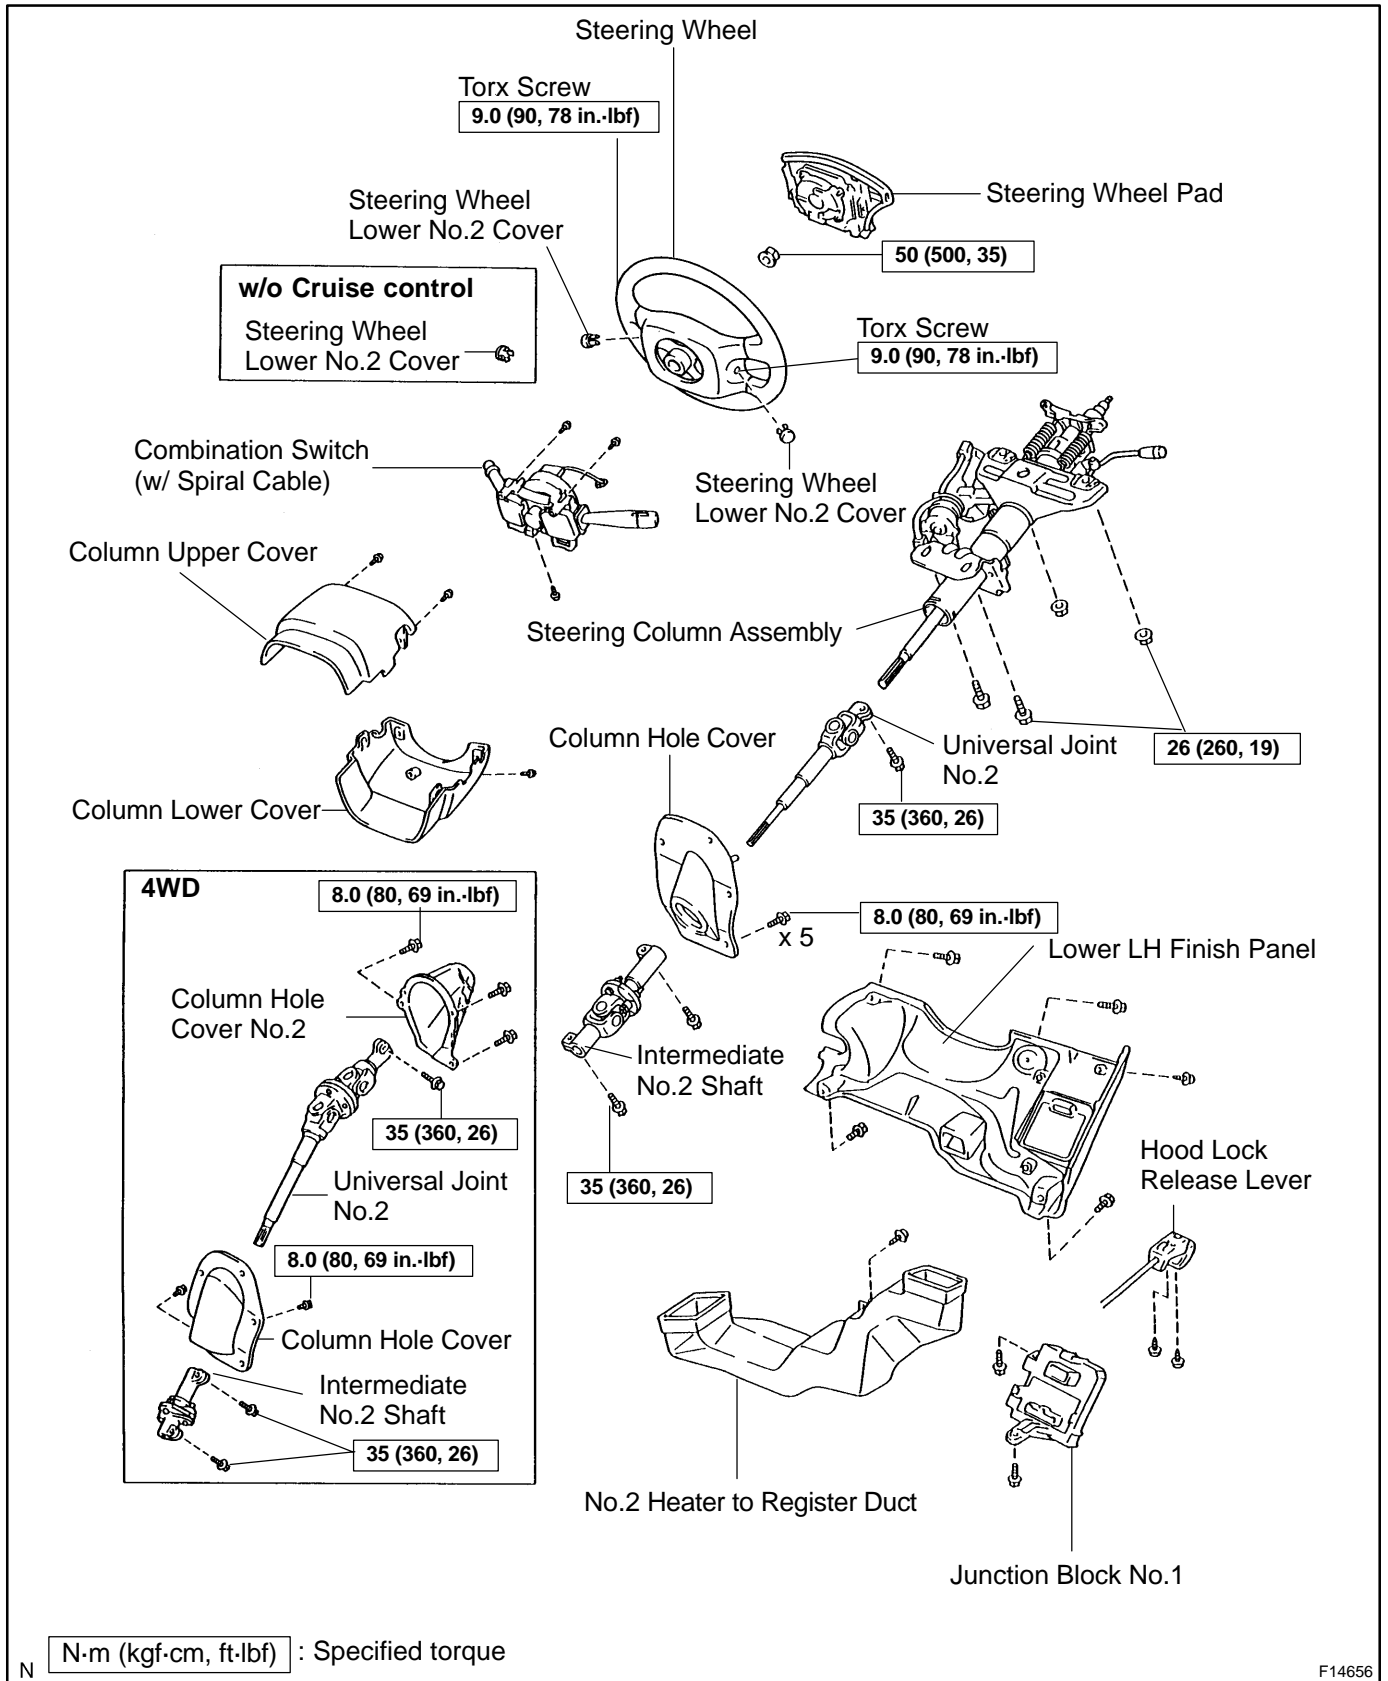

TILT STEERING COLUMN COMPONENTS

SR04F-04

STEERING - TILT STEERING COLUMN

F01198