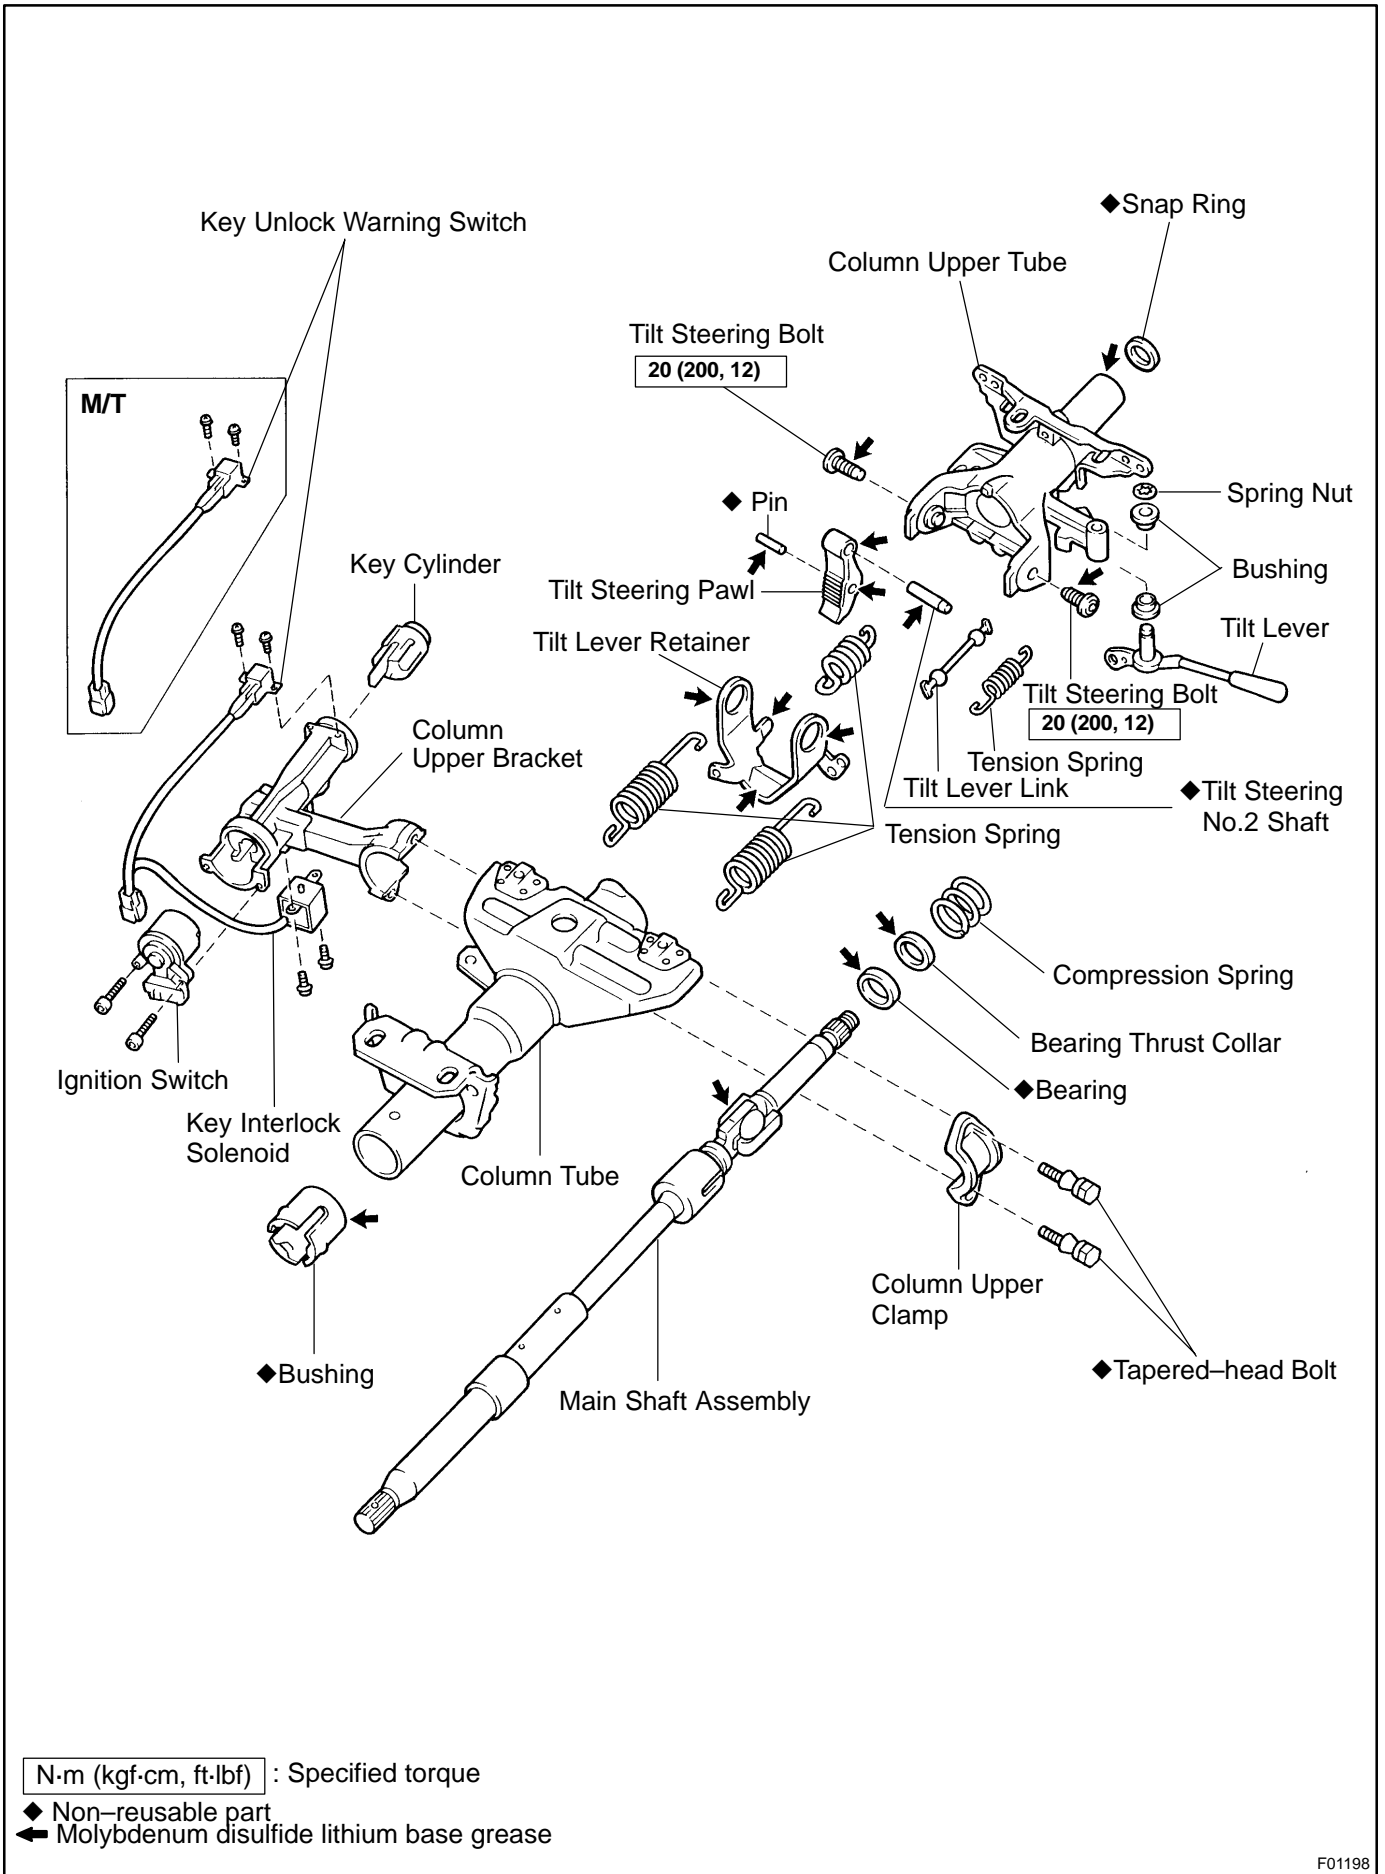

TILT STEERING COLUMN COMPONENTS

SR04F-04

STEERING - TILT STEERING COLUMN

F01198