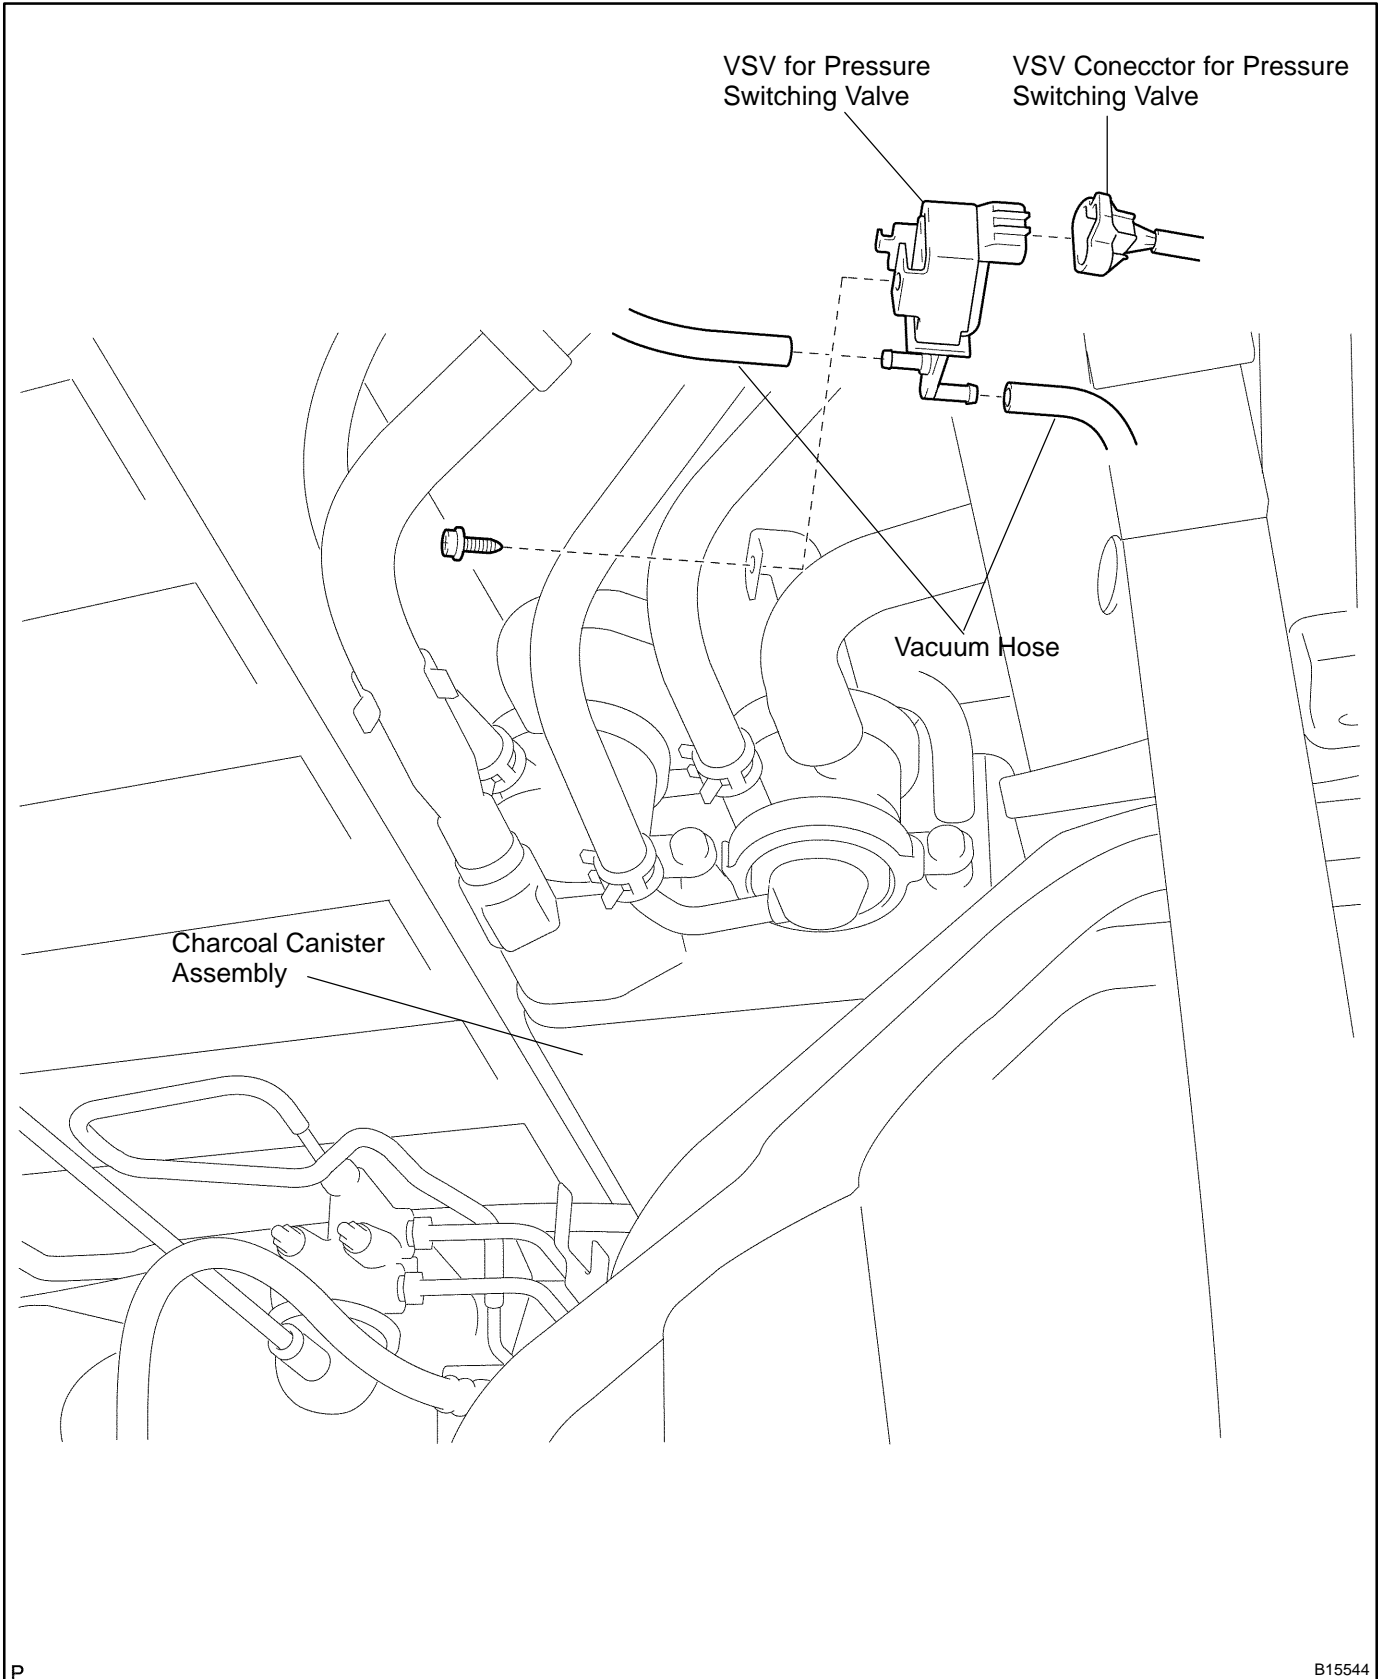

# VSV FOR PRESSURE SWITCHING VALVE COMPONENTS

SF178-01

P

B15544