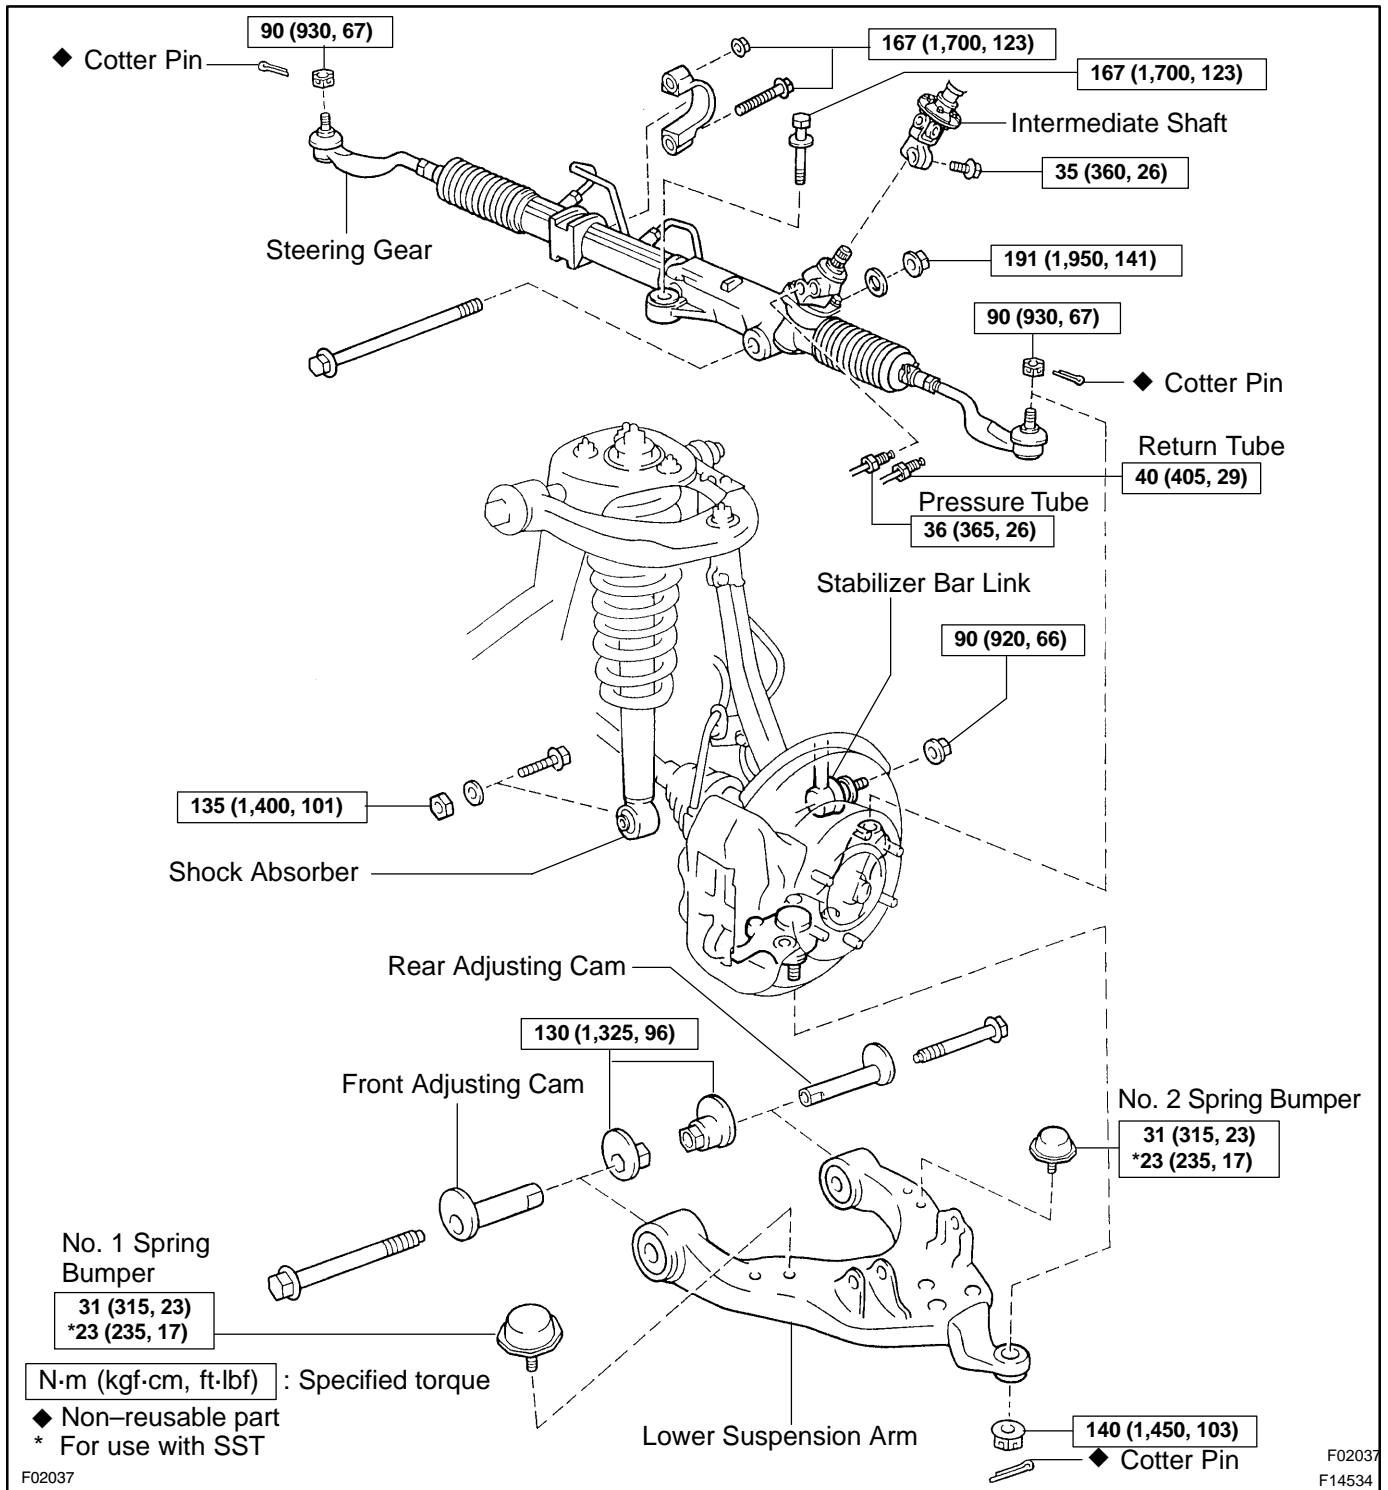

FRONT LOWER SUSPENSION ARM (4WD and PRE RUNNER)

COMPONENTS

SA0AJ-06

HINT:

Pre runner is the model described below.

RZN191L-TRPDKAB, RZN196L-CRPDKAB, PZN196L-PRPDKAB, VZN195L-CRPDKAB, VZN195-PRPDKAB

F02037

F02037
F14534