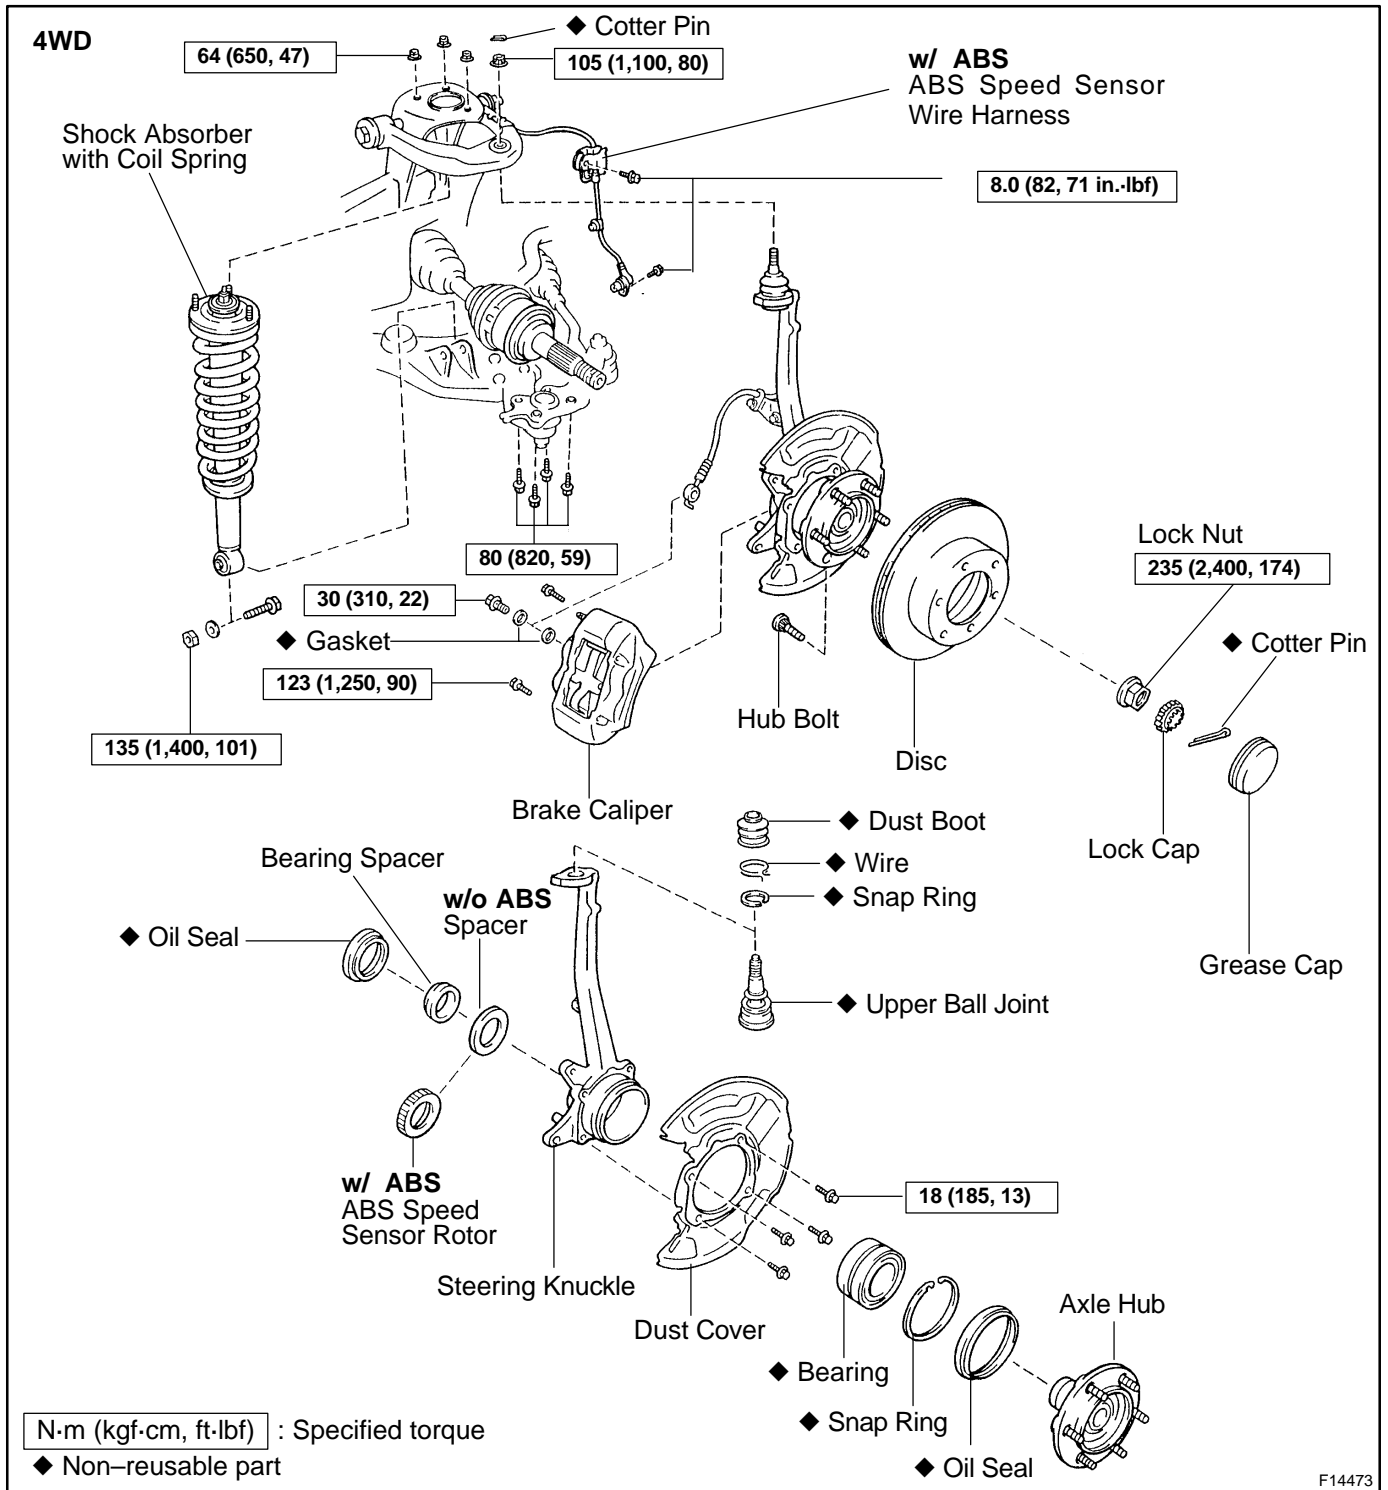

# FRONT AXLE HUB (4WD and PRE RUNNER)

## COMPONENTS

SA1G2-02

**HINT:**

Pre runner is the model described below.

RZN191L-TRPKAB, RZN196L-CRPKAB, RZN196L-PRPKAB, VZN195L-CRPKAB, VZN195L-PRPKAB

F14473

SUSPENSION AND AXLE - FRONT AXLE HUB (4WD and PRE RUNNER)