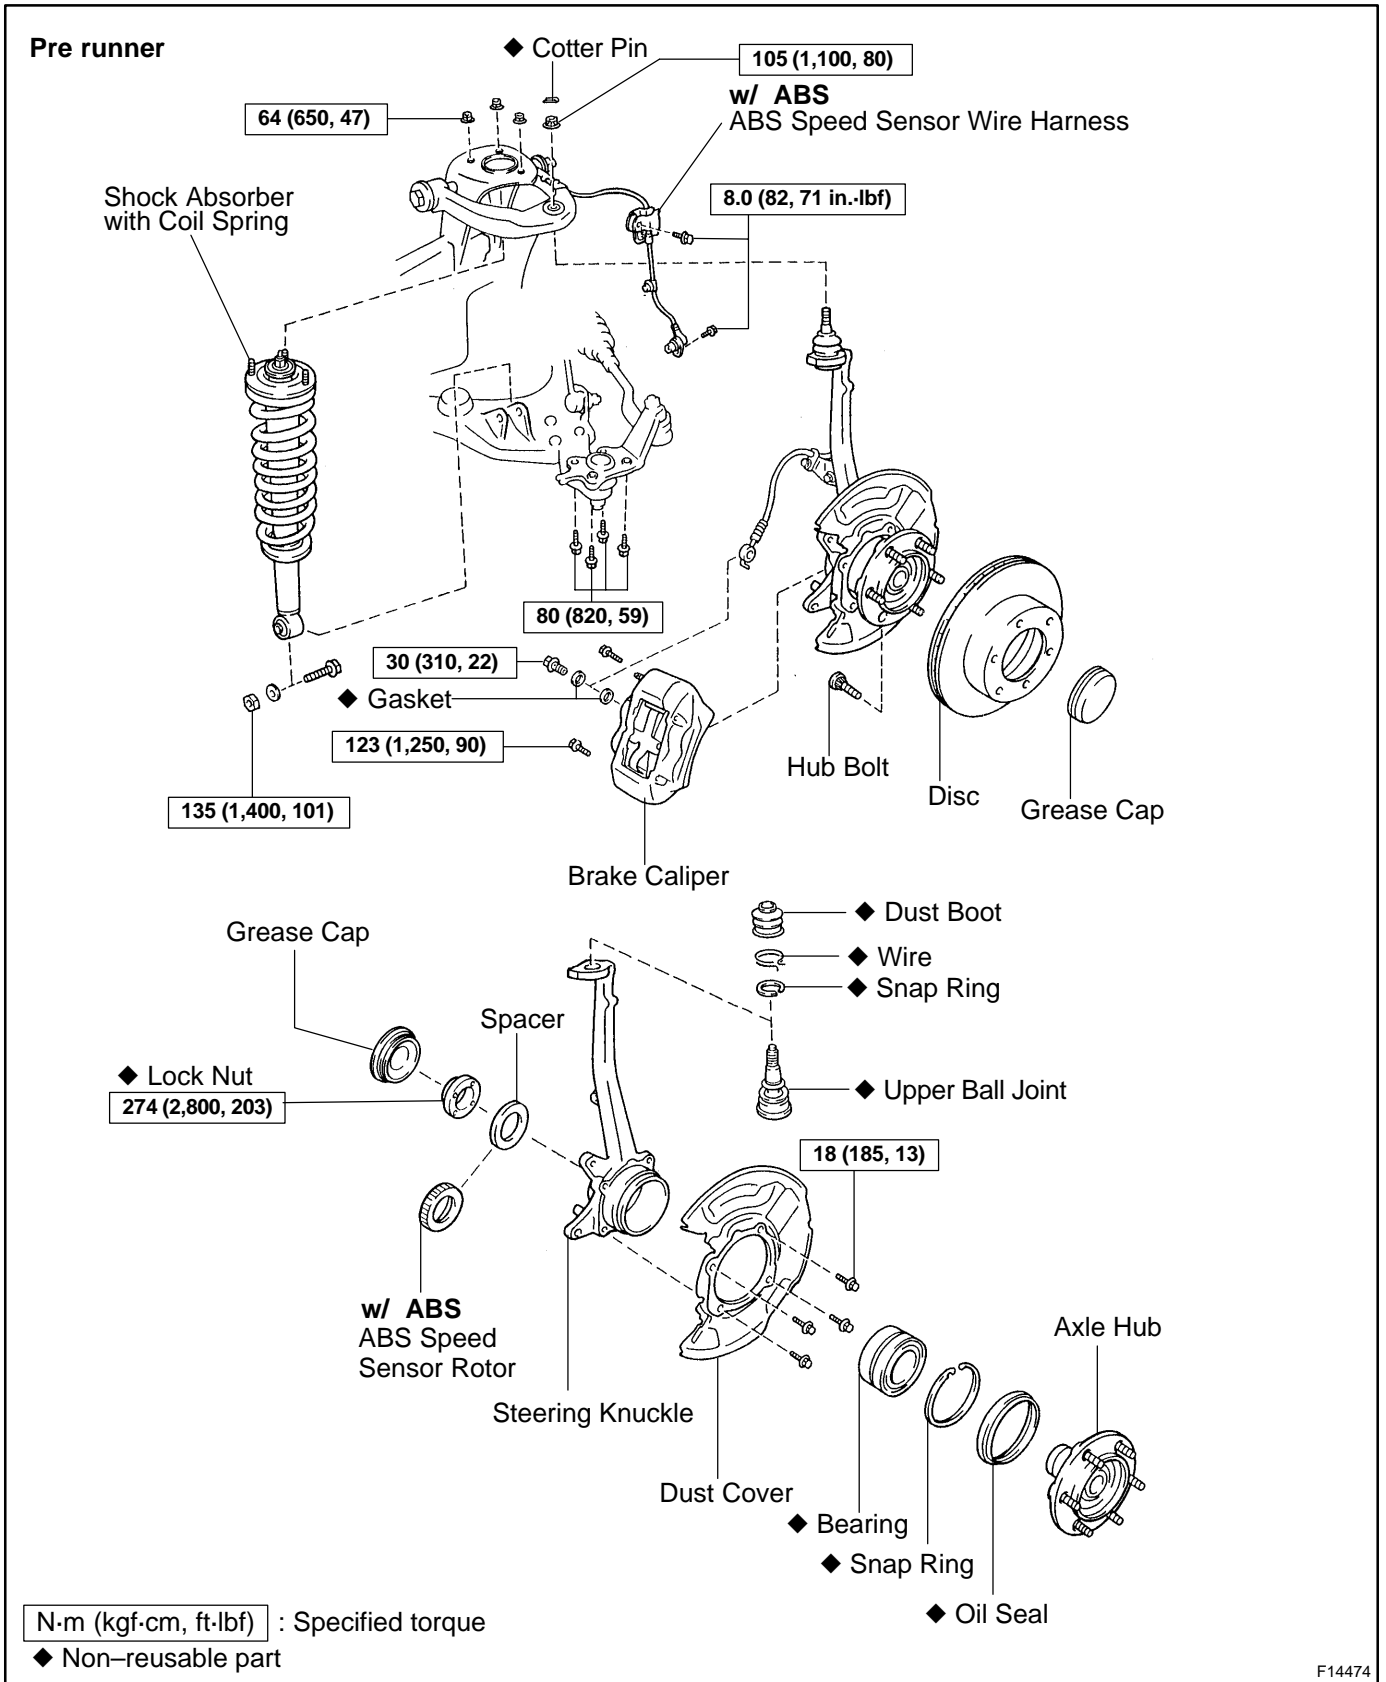

## COMPONENTS

SA1G2-02

**HINT:**

Pre runner is the model described below.

RZN191L-TRPKAB, RZN196L-CRPKAB, RZN196L-PRPKAB, VZN195L-CRPKAB, VZN195L-PRPKAB

F14473

SUSPENSION AND AXLE - FRONT AXLE HUB (4WD and PRE RUNNER)