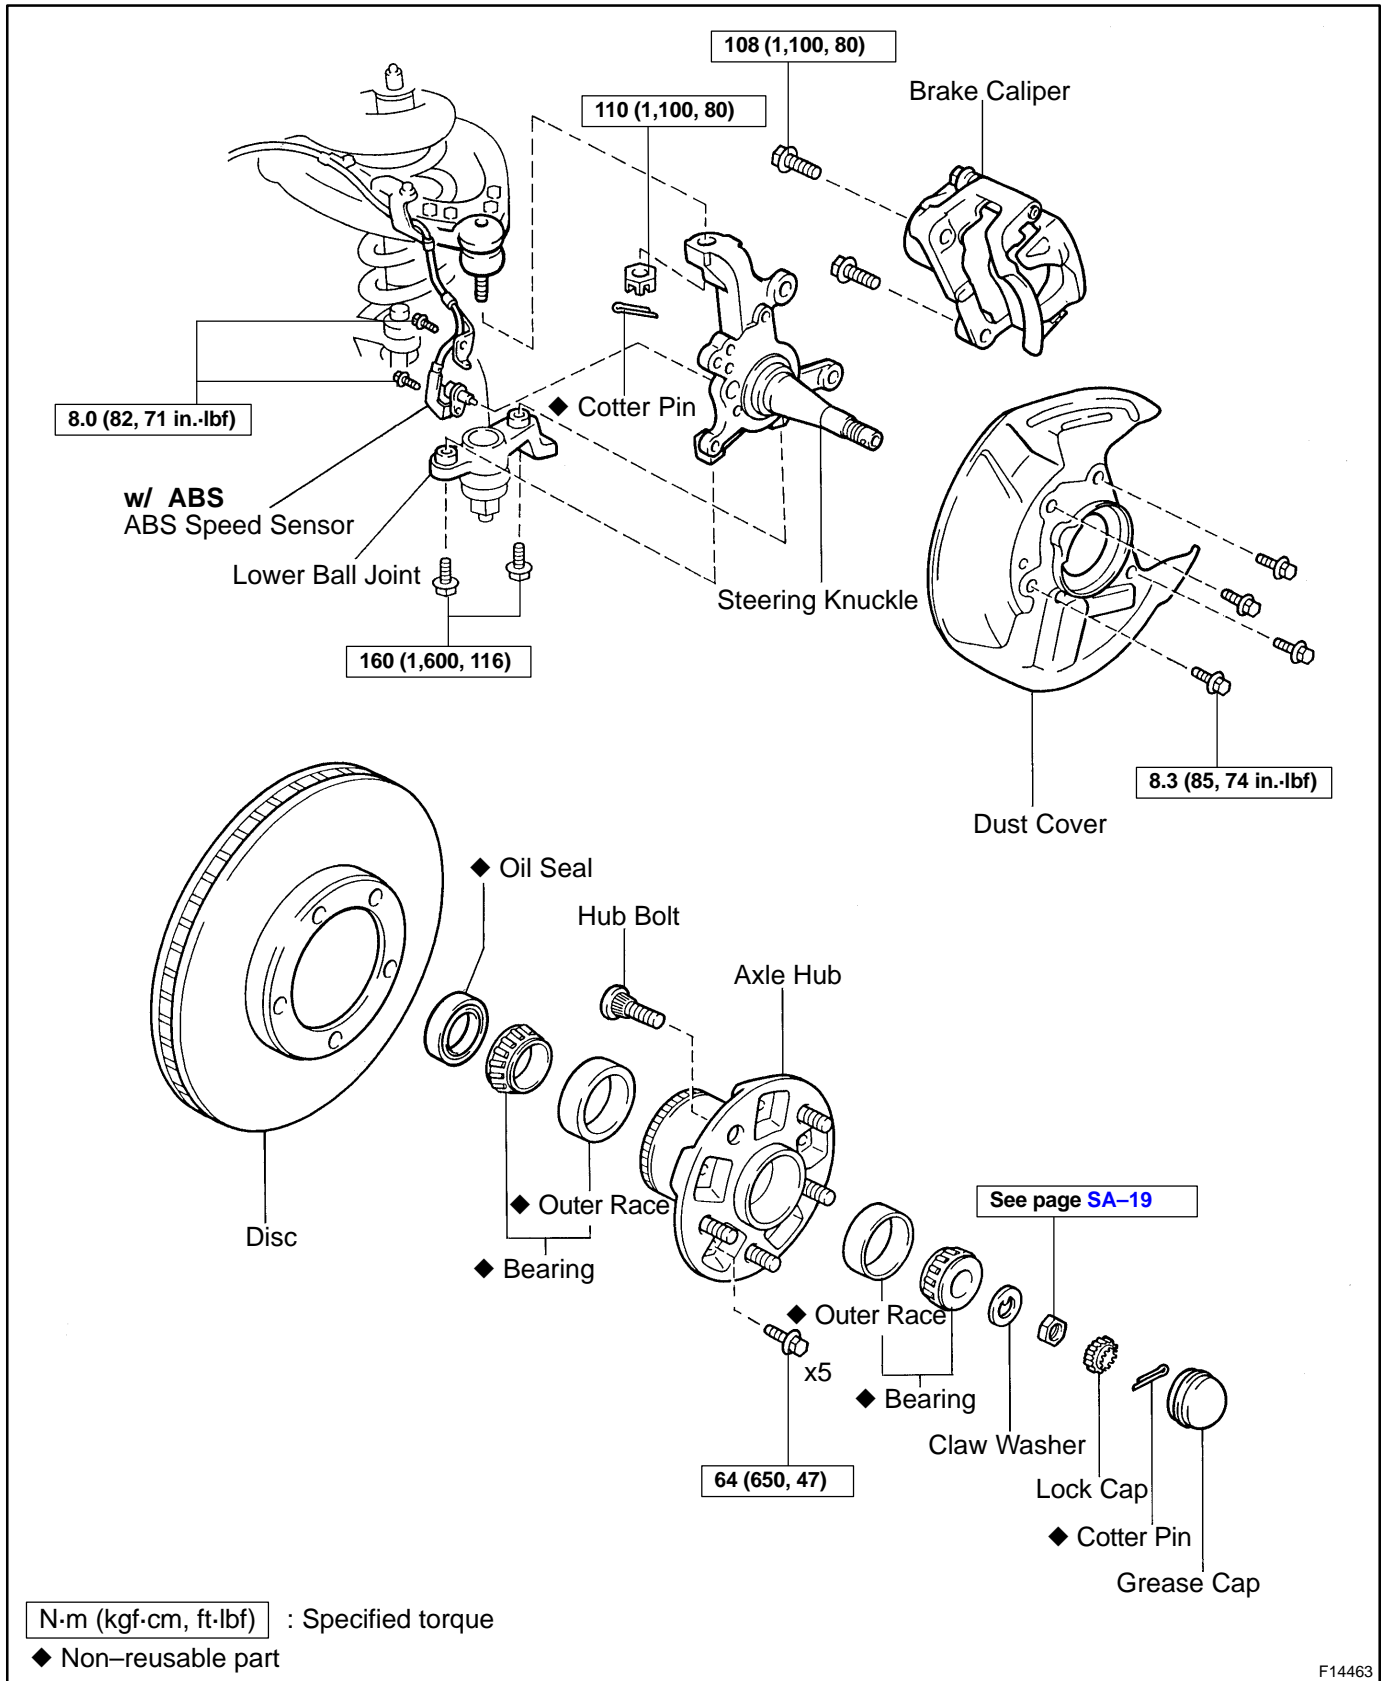

FRONT AXLE HUB (2WD) COMPONENTS

SA094-03

F14463