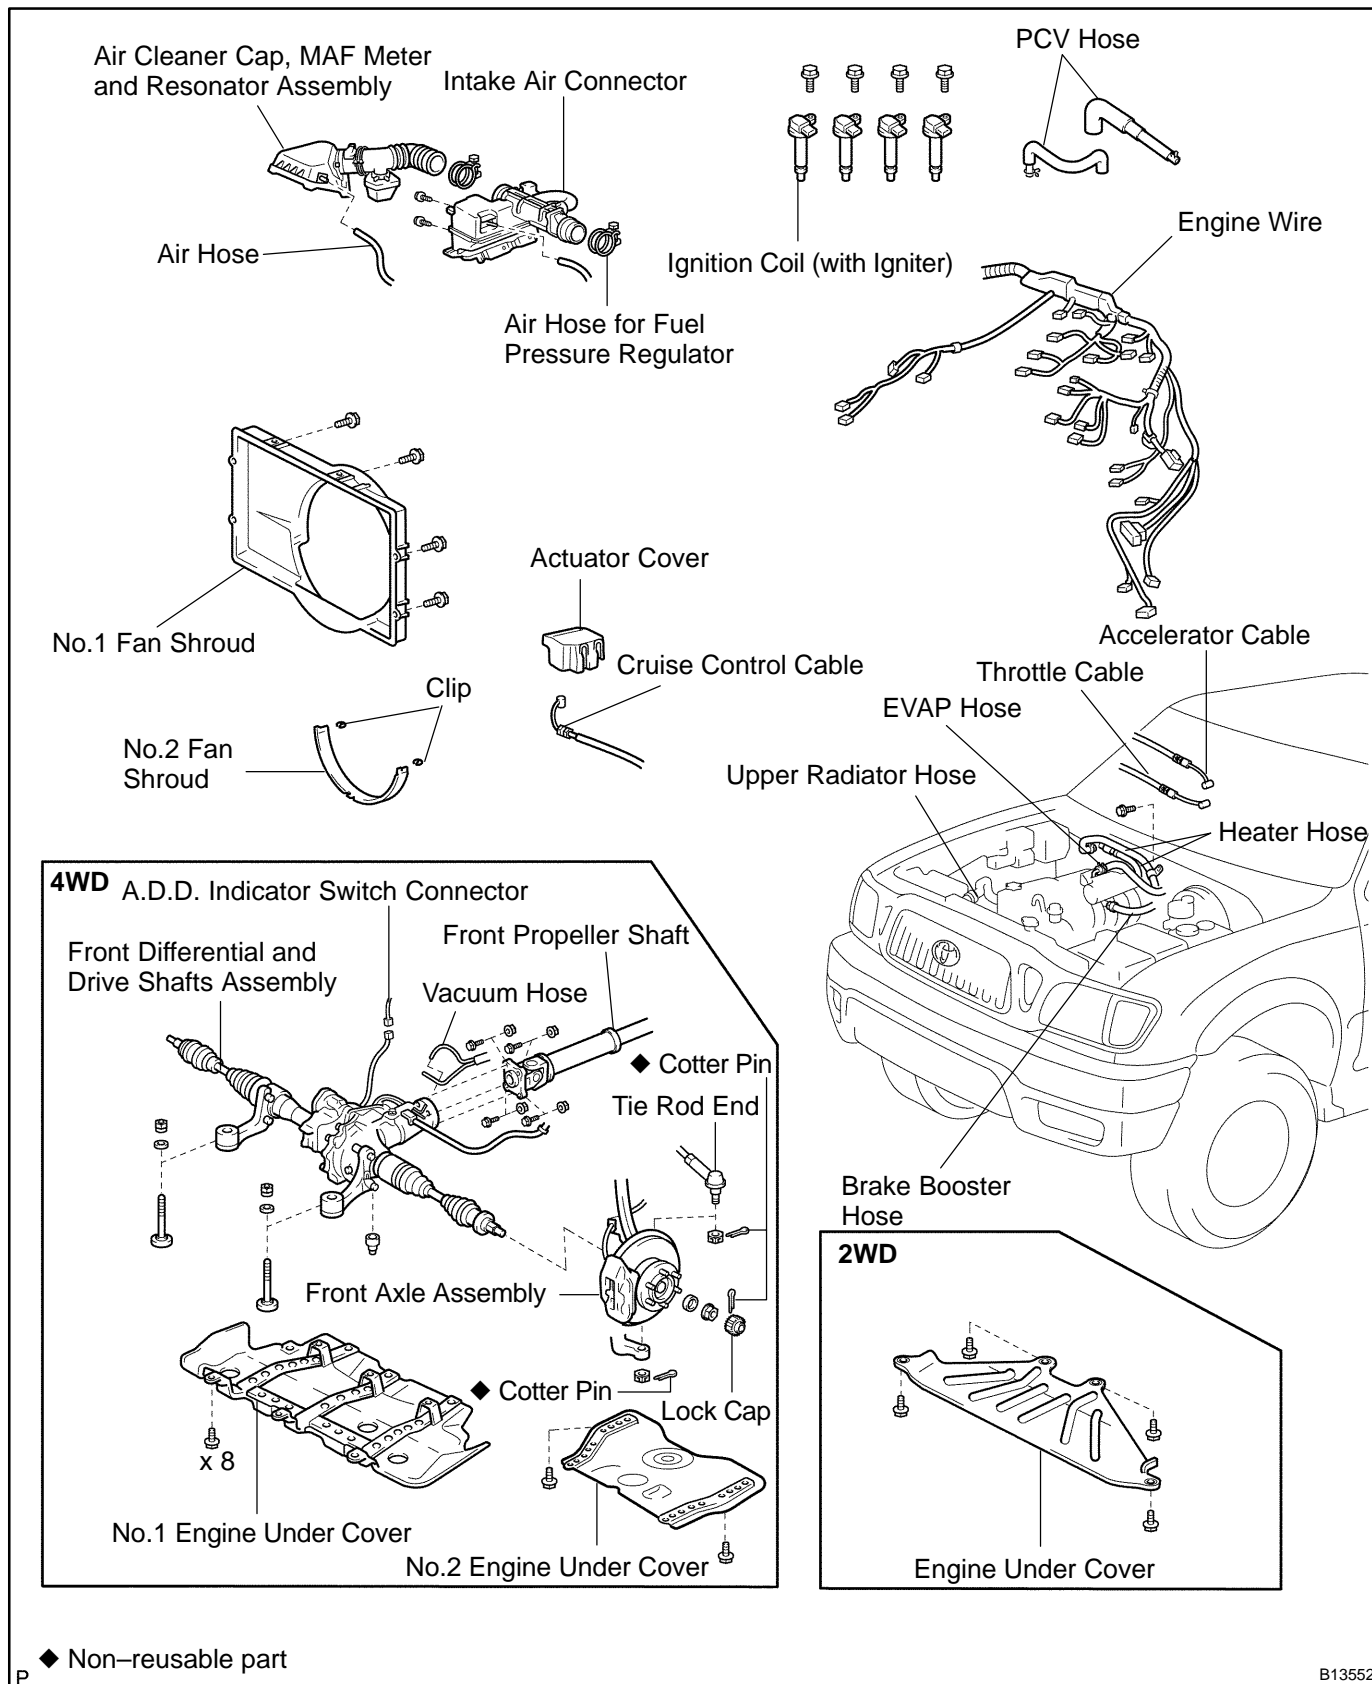

OIL PUMP COMPONENTS

LU0NN-01

B13552

A11017

for 2RZ-FE