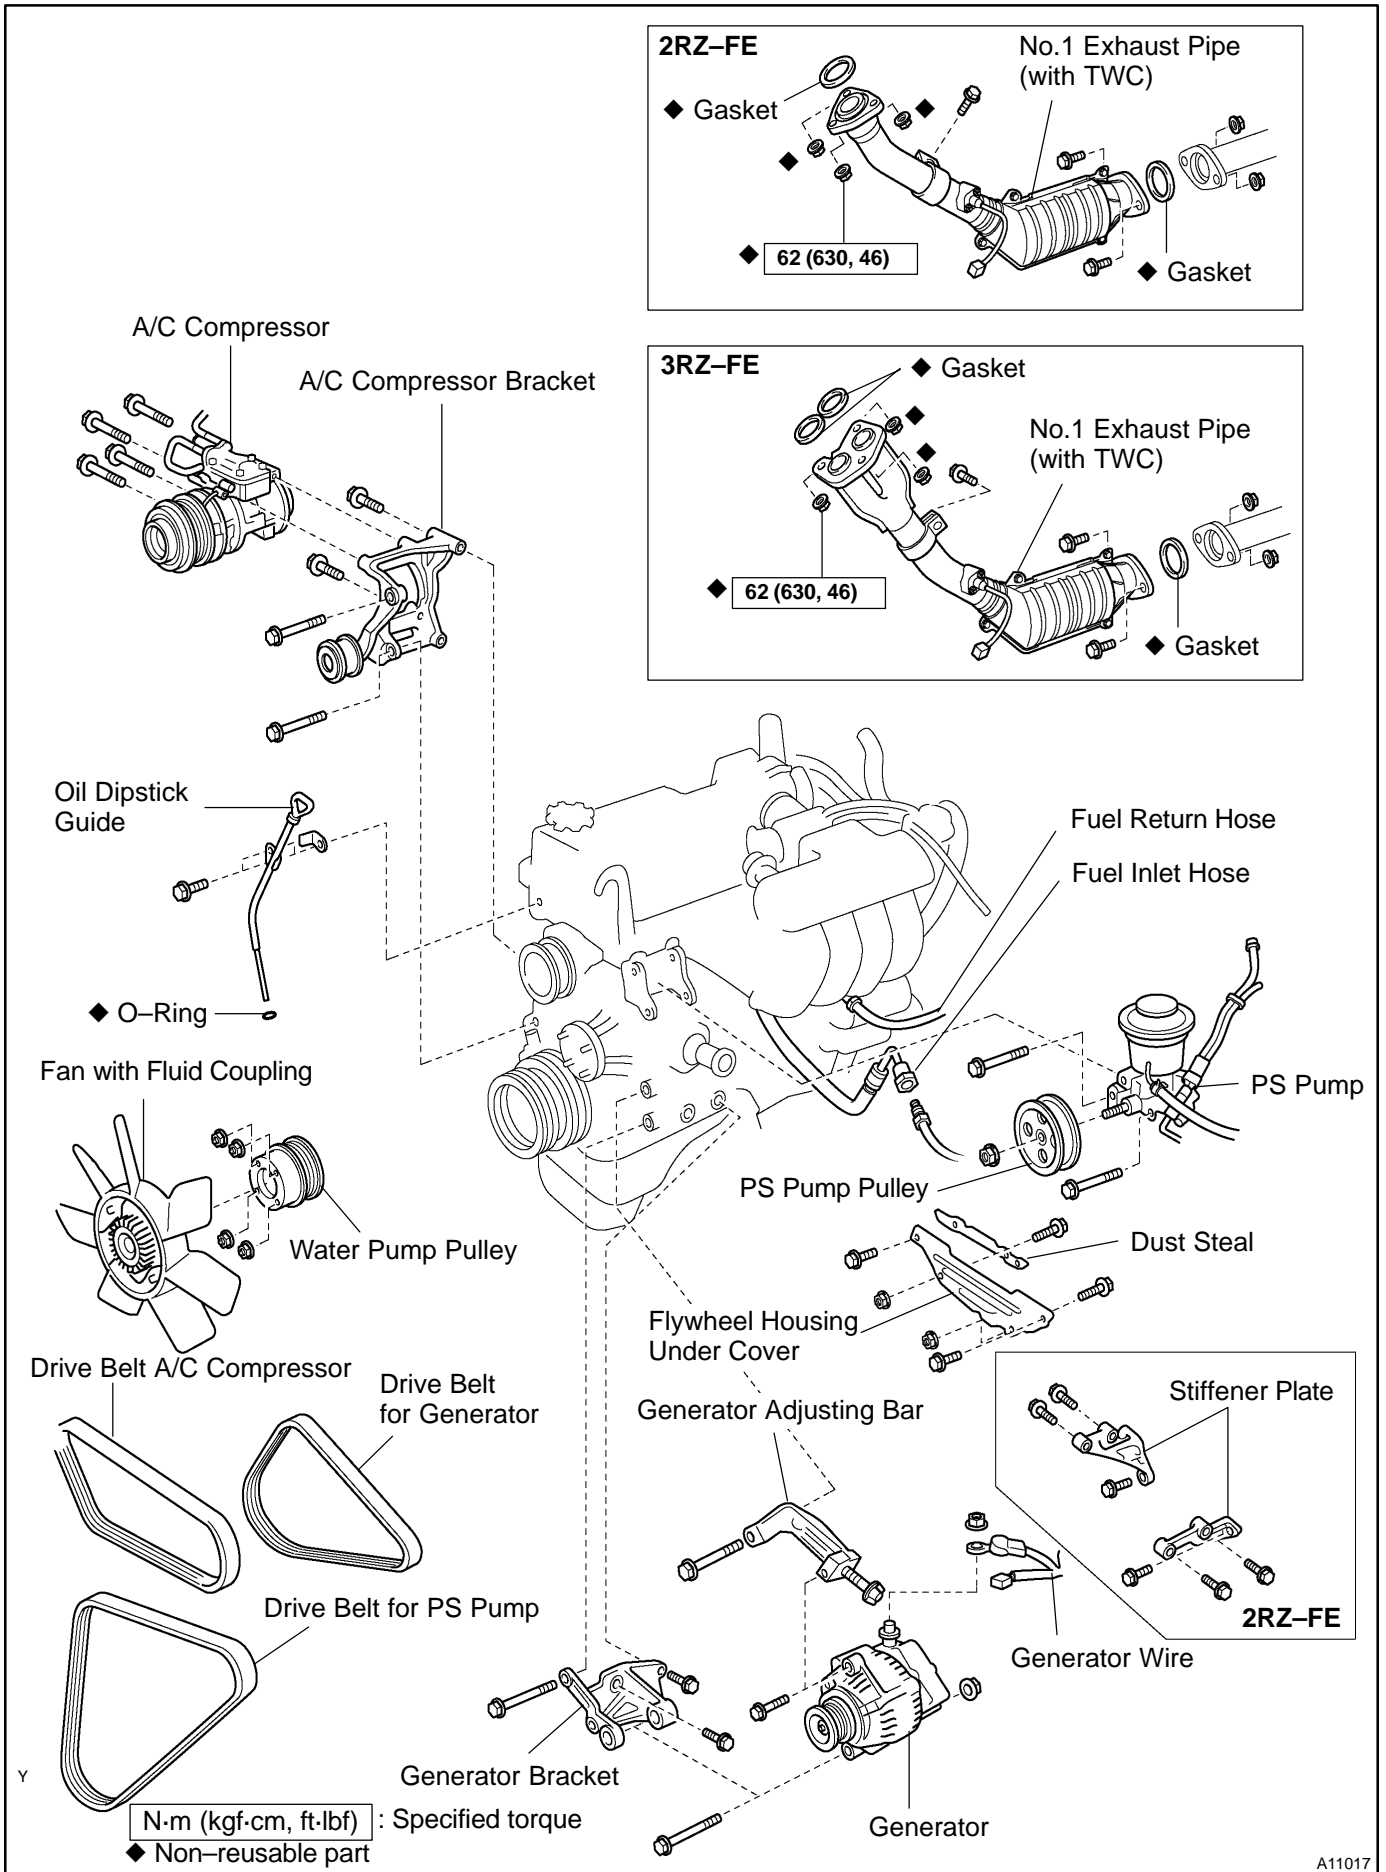

OIL PUMP COMPONENTS

LU0NN-01

B13552

A11017

for 2RZ-FE