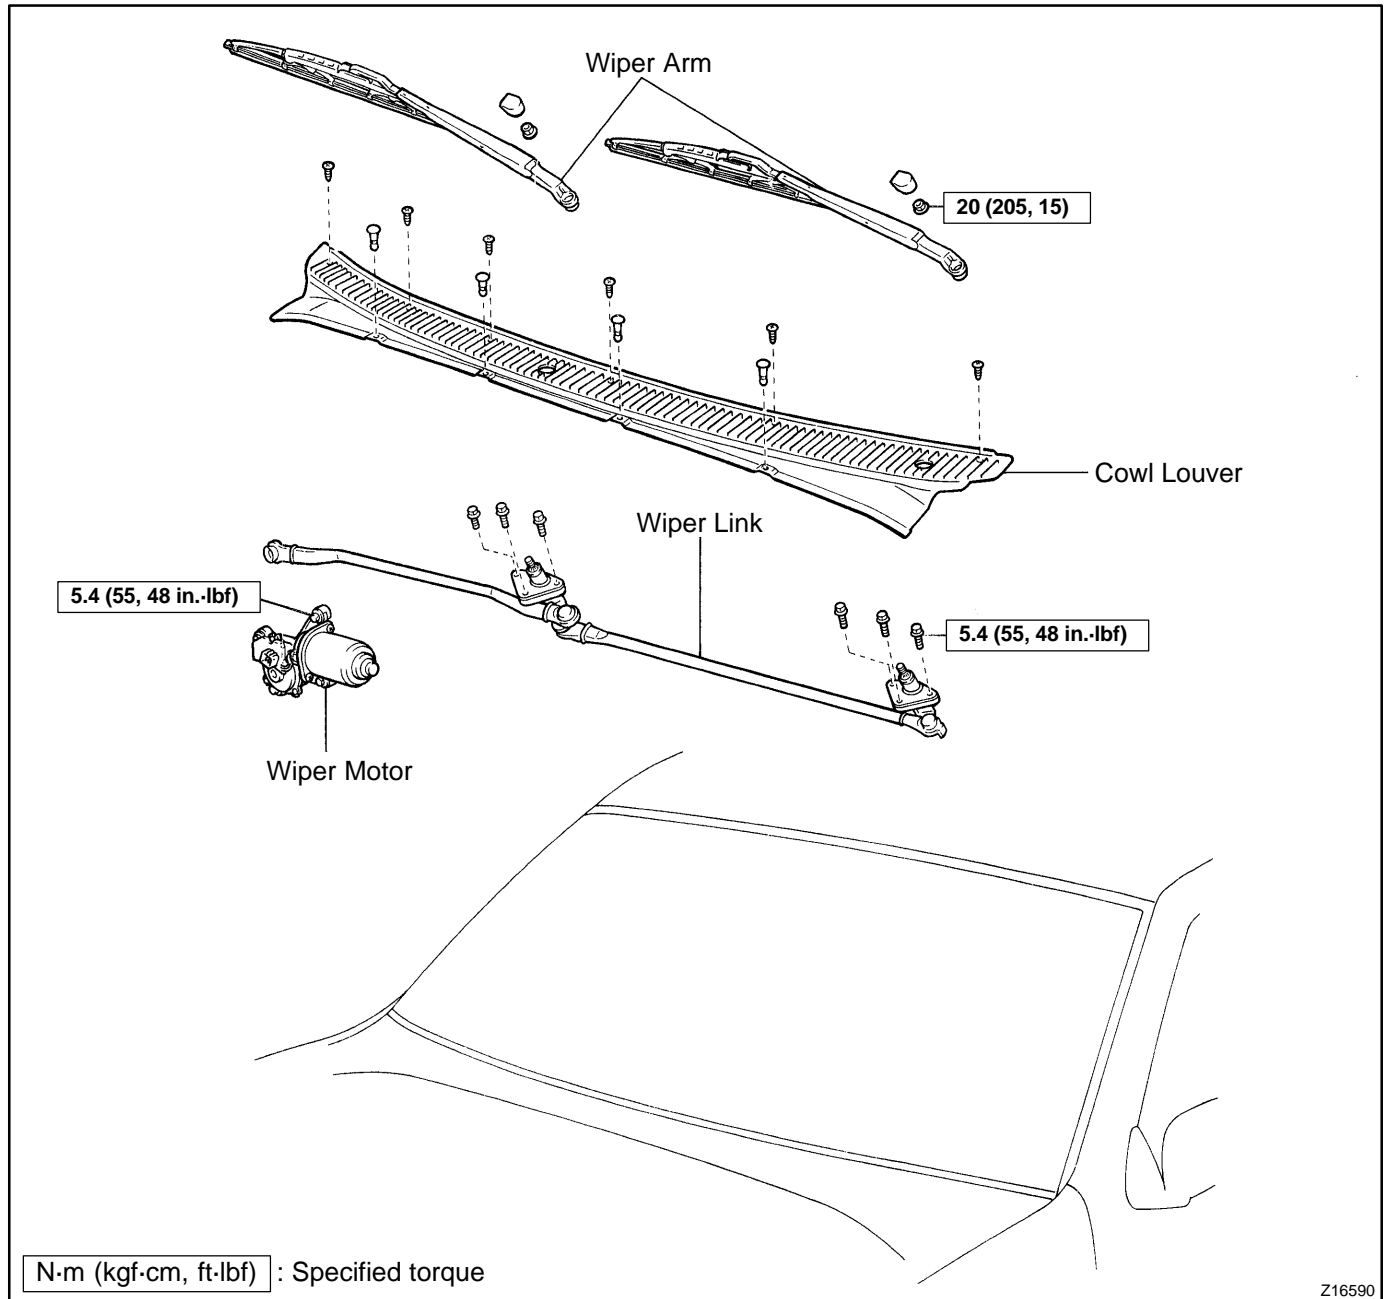

# FRONT WIPER AND WASHER COMPONENTS

B0074-03

Z16590