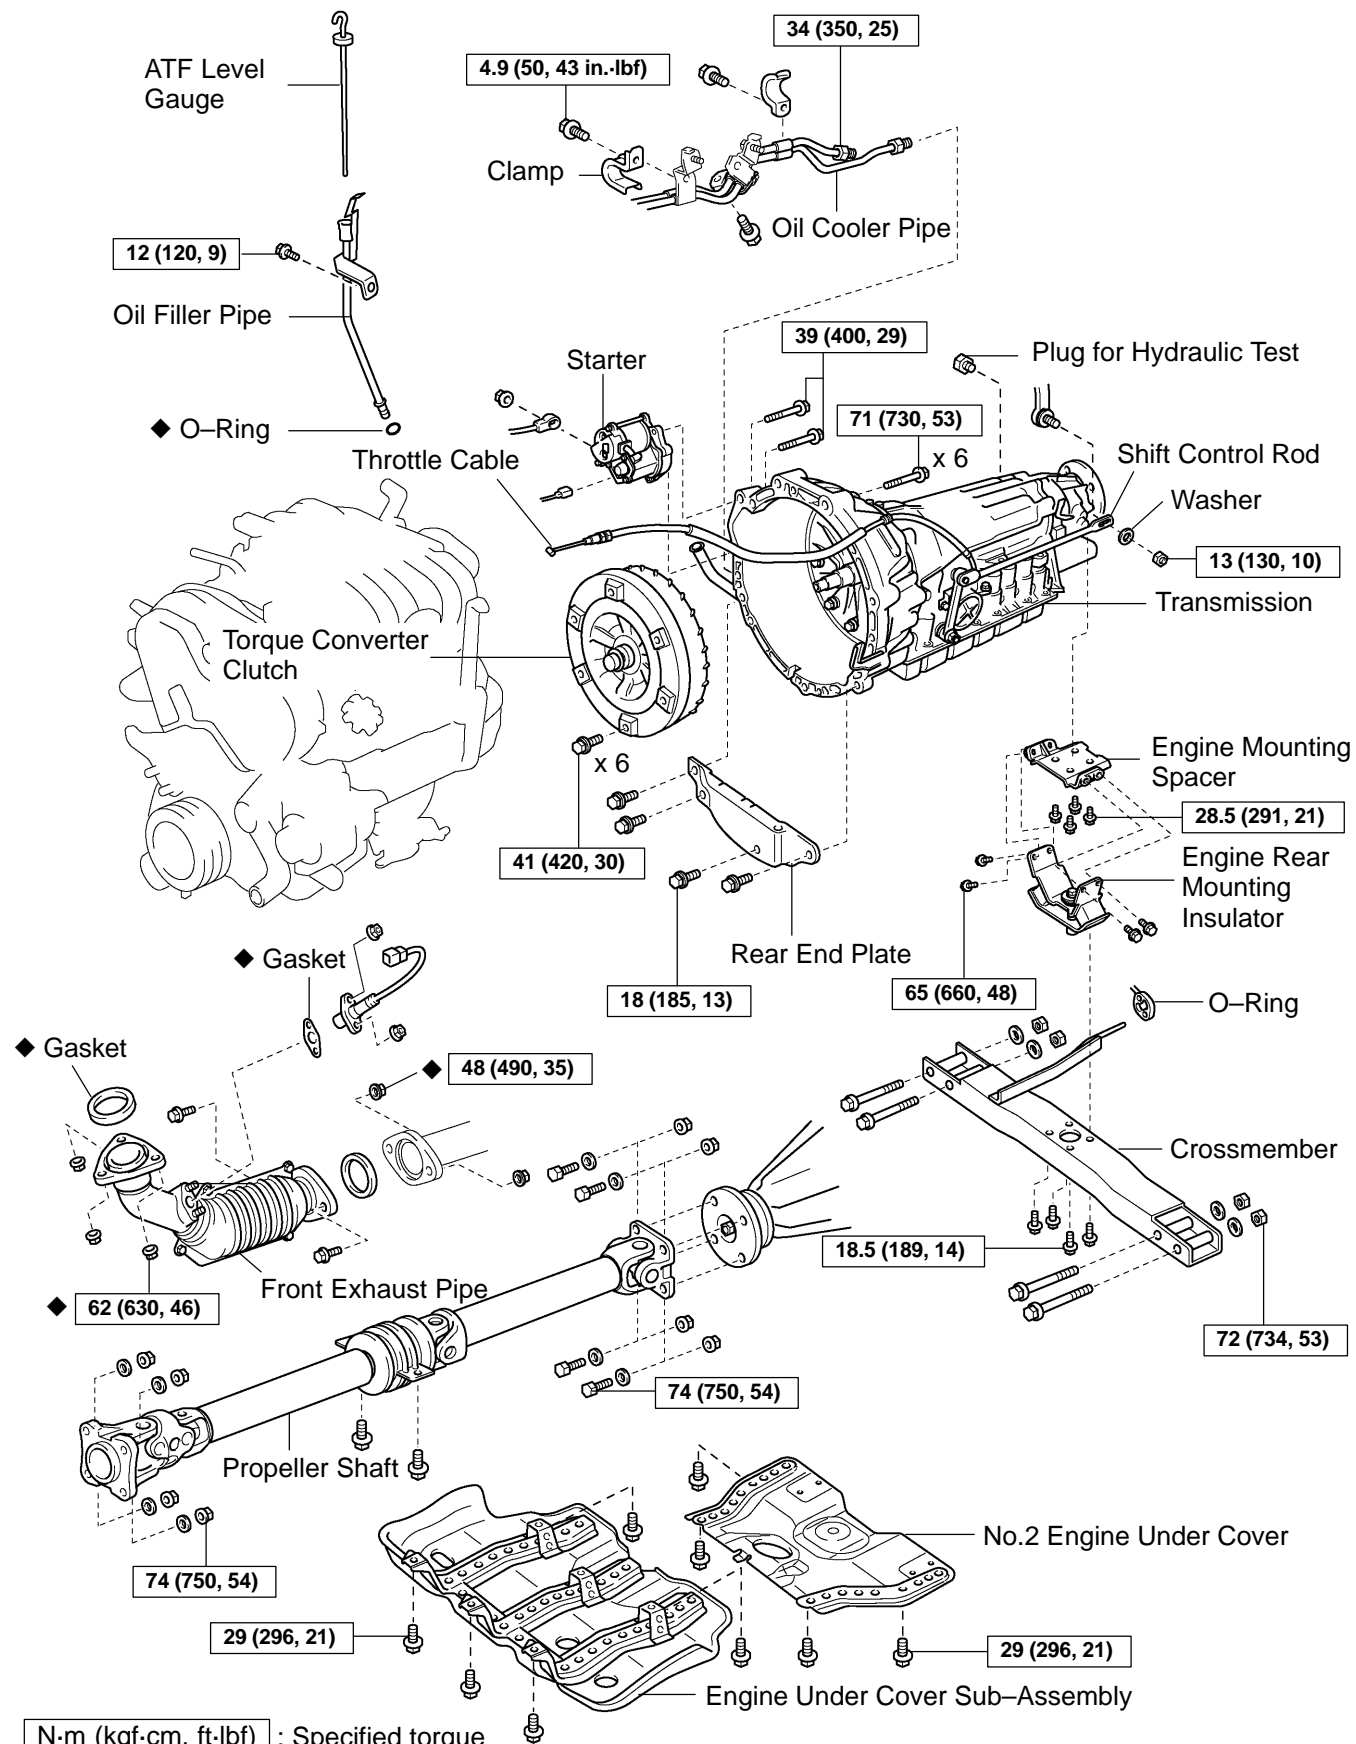

AUTOMATIC TRANSMISSION UNIT (A340E) COMPONENTS

AT07F-05

D11872

5VZ-FE engine

N-m (kgf-cm, ft-lbf) : Specified torque

◆ Non-reusable part

D11874