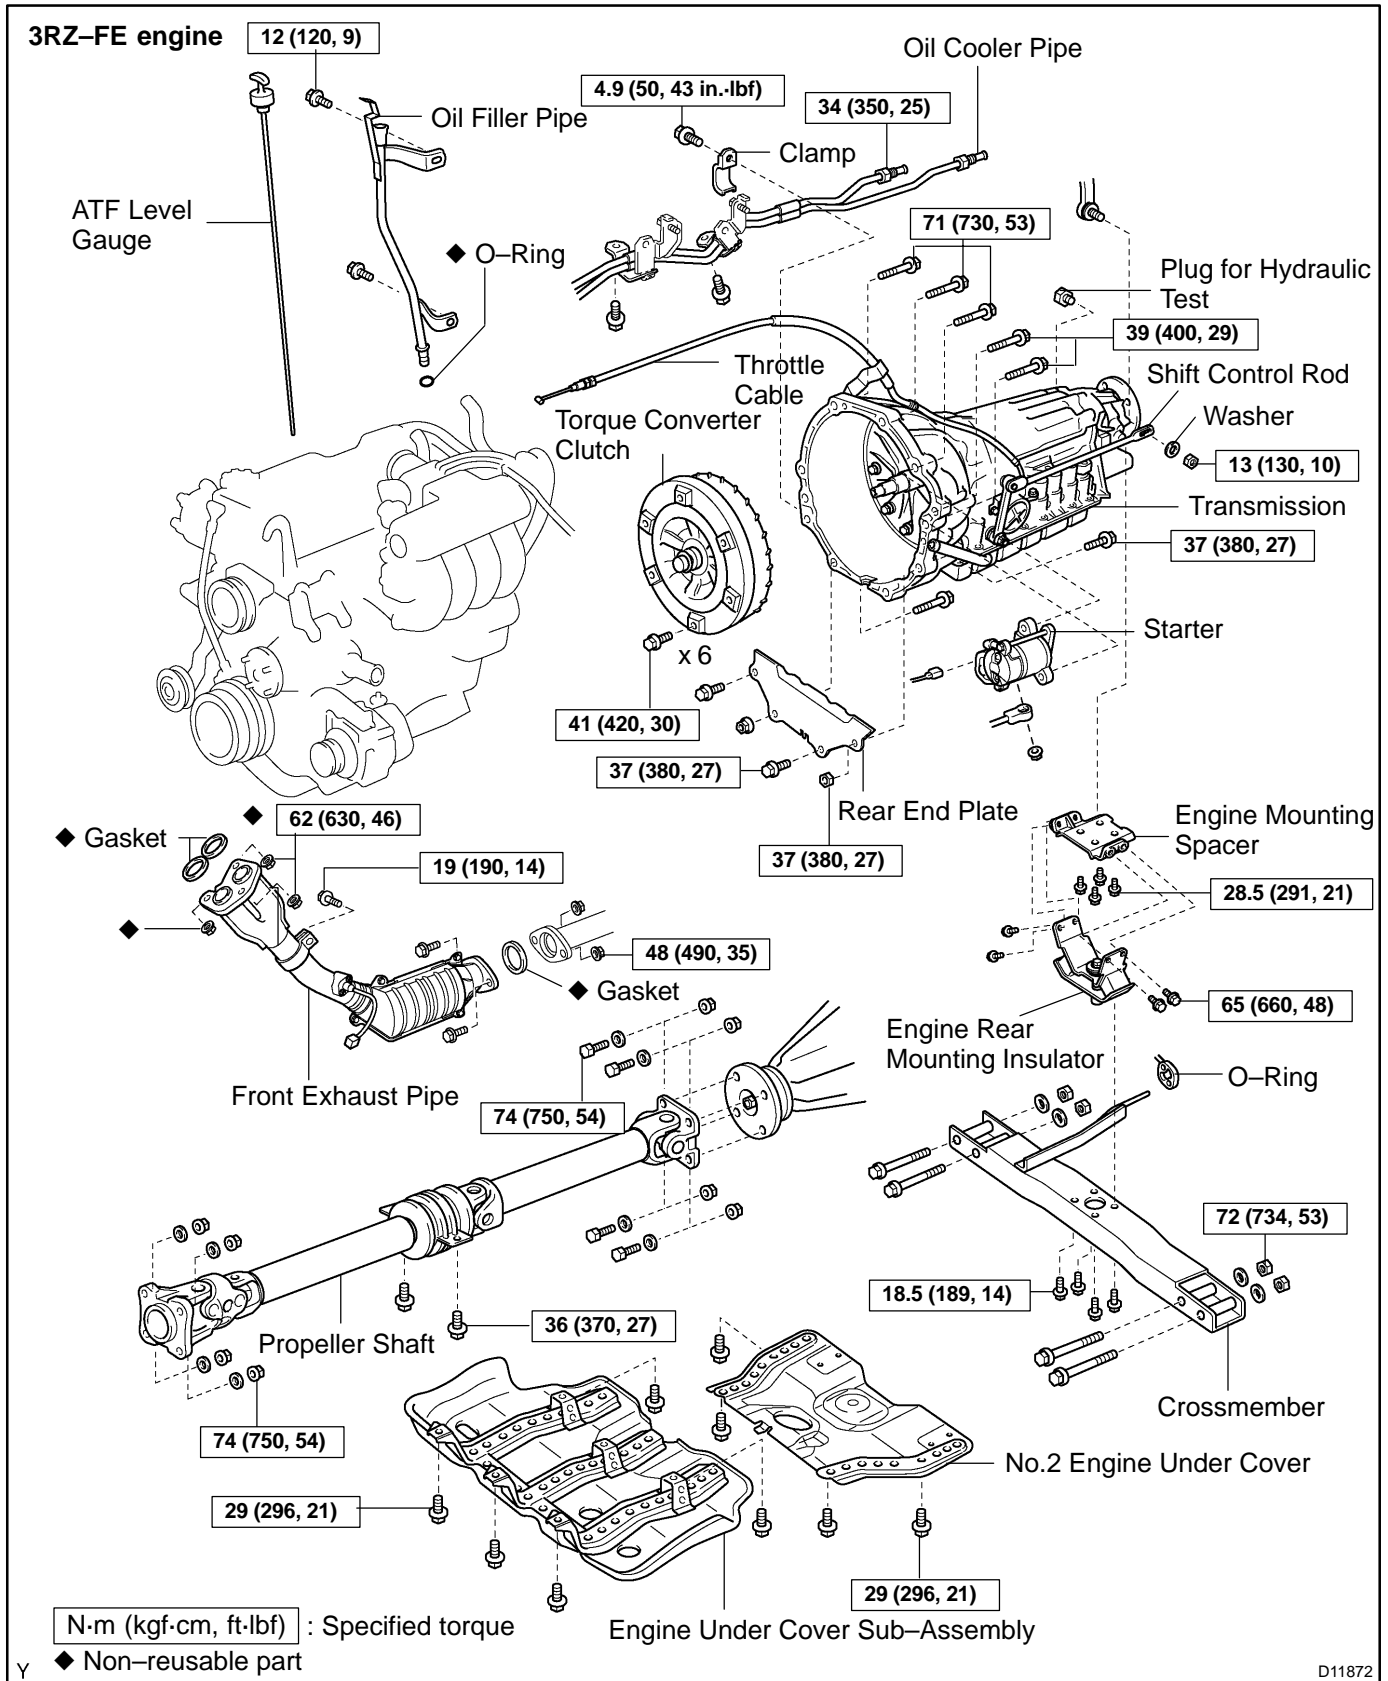

AUTOMATIC TRANSMISSION UNIT (A340E) COMPONENTS

AT07F-05

D11872

5VZ-FE engine

N-m (kgf-cm, ft-lbf) : Specified torque

◆ Non-reusable part

D11874