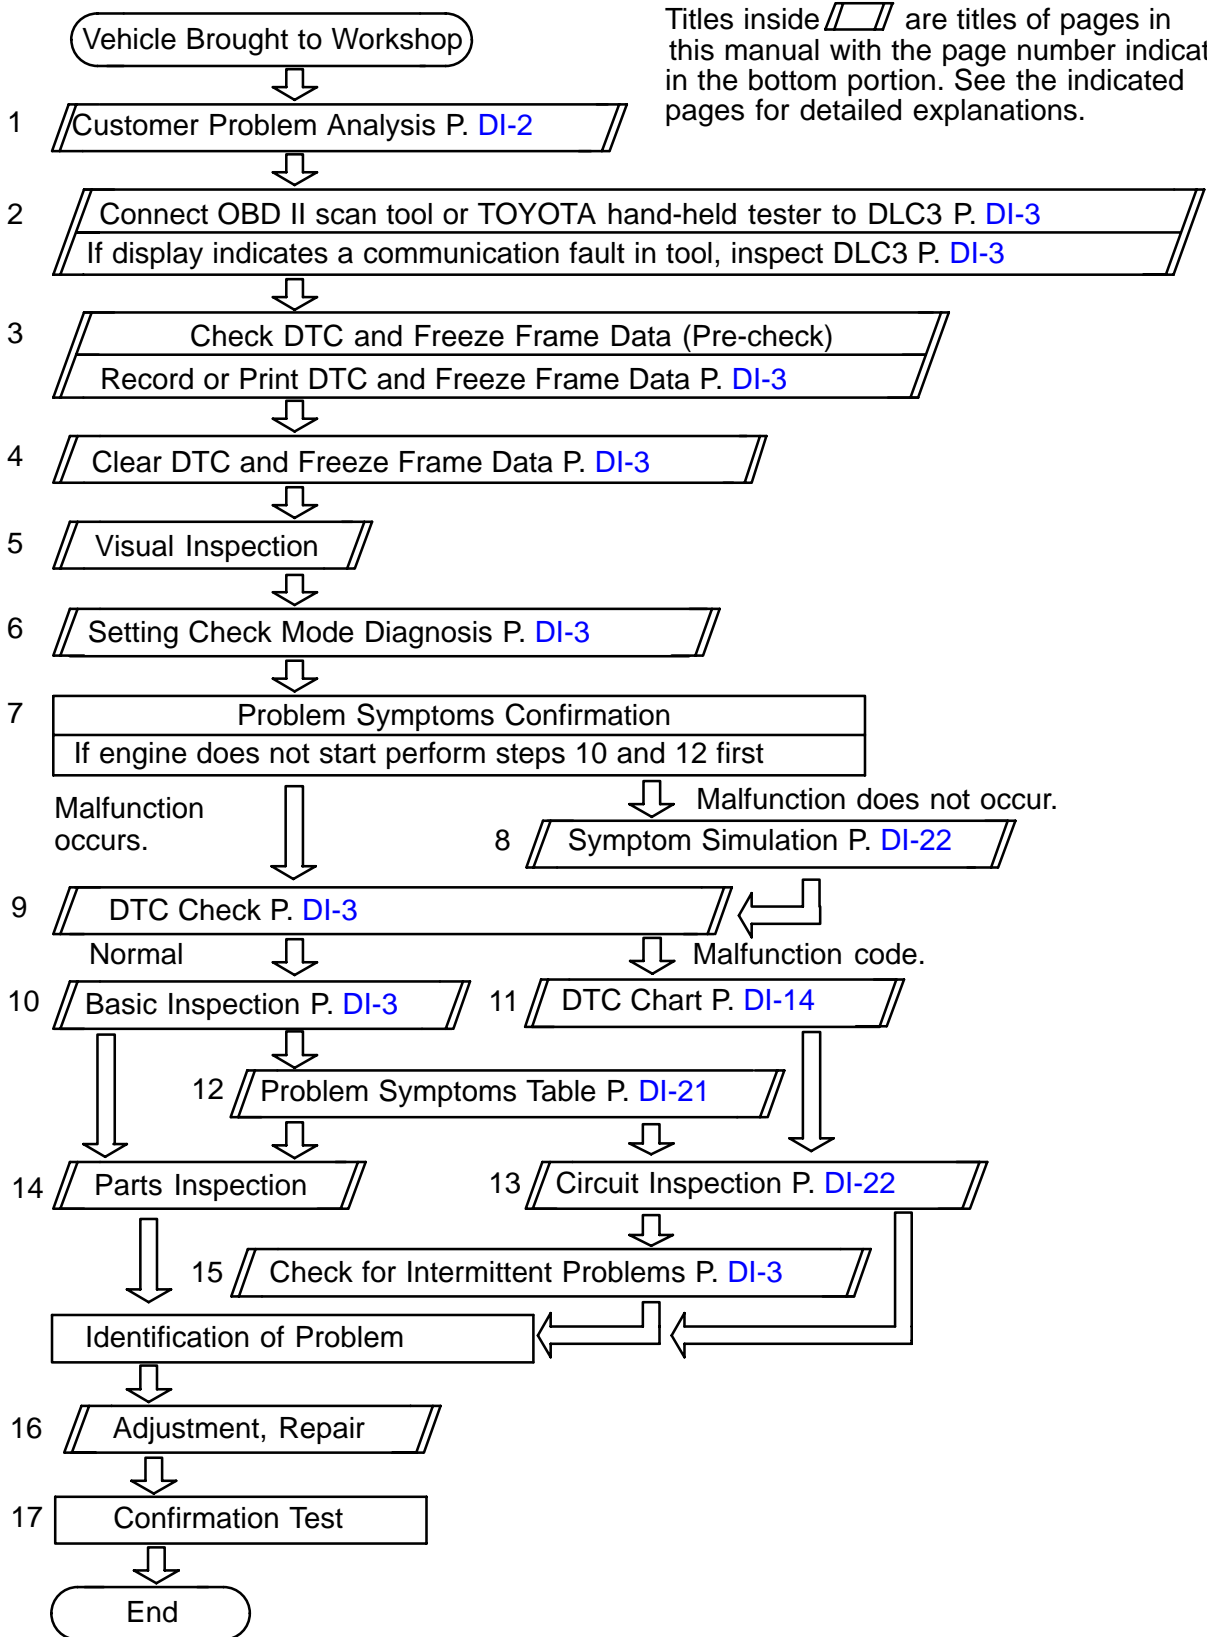

# ENGINE (2RZ-FE, 3RZ-FE)

## HOW TO PROCEED WITH TROUBLESHOOTING

DI129-08

Troubleshoot in accordance with the procedure on the following page.

Titles inside **//** are titles of pages in this manual with the page number indicated in the bottom portion. See the indicated pages for detailed explanations.